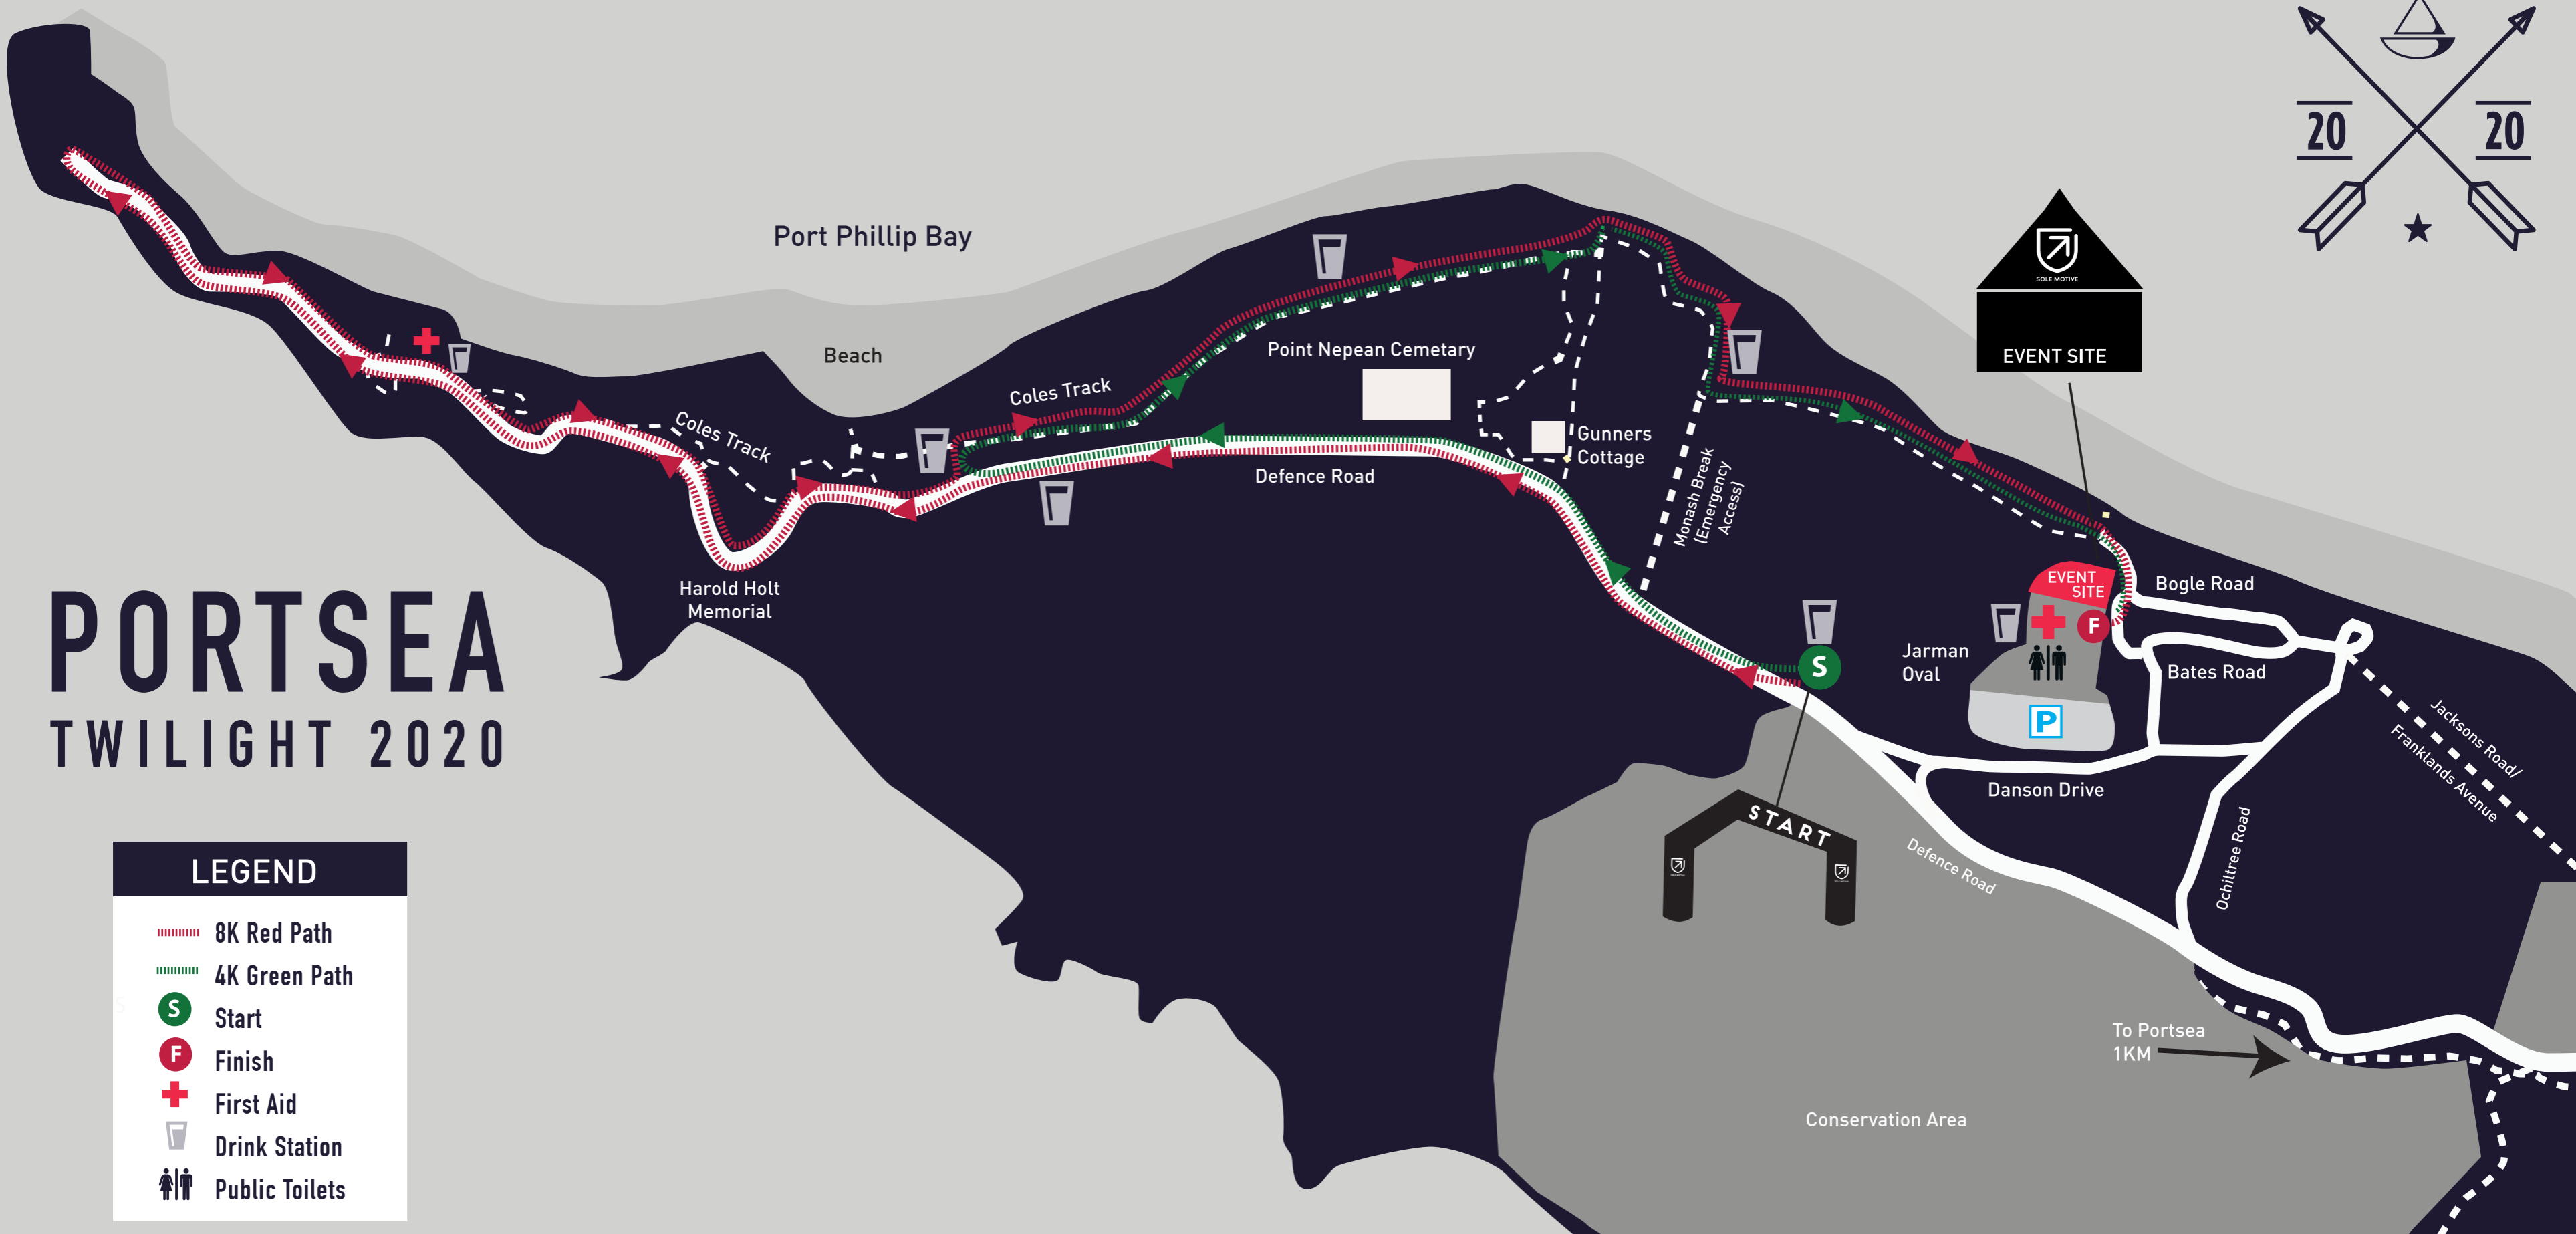

PORTSEA TWILIGHT 2020

LEGEND

- ⋯⋯⋯ 8K Red Path
- ⋯⋯⋯ 4K Green Path
- S Start
- F Finish
- + First Aid
- ☒ Drink Station
- ♂ ♀ Public Toilets

To Portsea
1KM