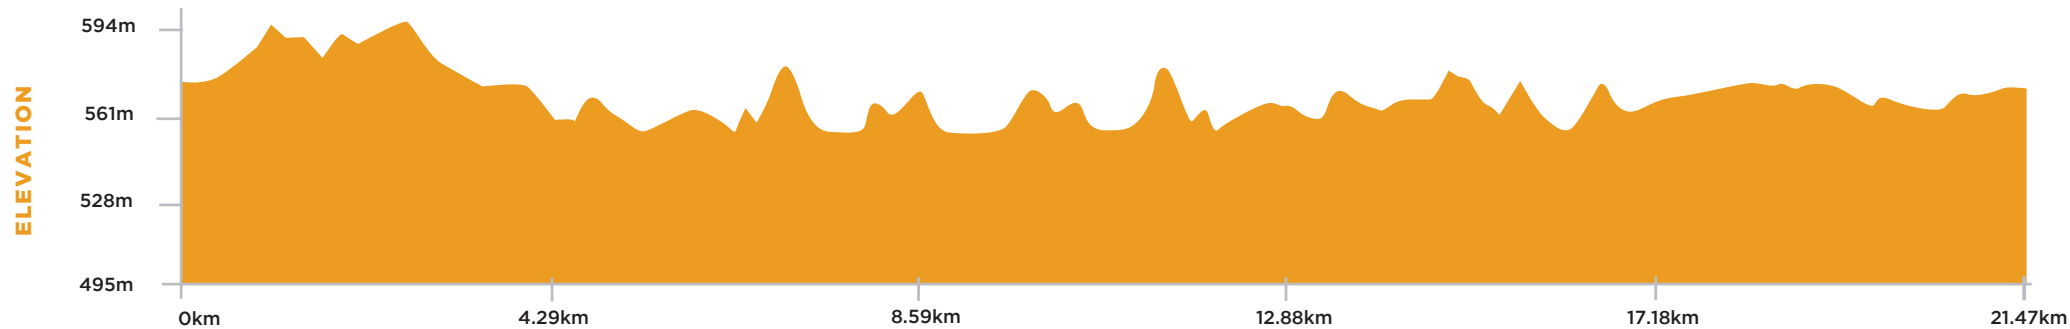

*Course map subject to change

HALF MARATHON COURSE MAP

 21.1K COURSE

 START

 FINISH

 DRINK STATIONS

 FIRST AID

 TOILETS

The Canberra Times
CANBERRA MARATHON
 FESTIVAL 2020

PRESENTED BY
TATA CONSULTANCY SERVICES

HALF MARATHON ELEVATION MAP

The Canberra Times
**CANBERRA
MARATHON**
FESTIVAL 2020
PRESENTED BY
TATA CONSULTANCY SERVICES